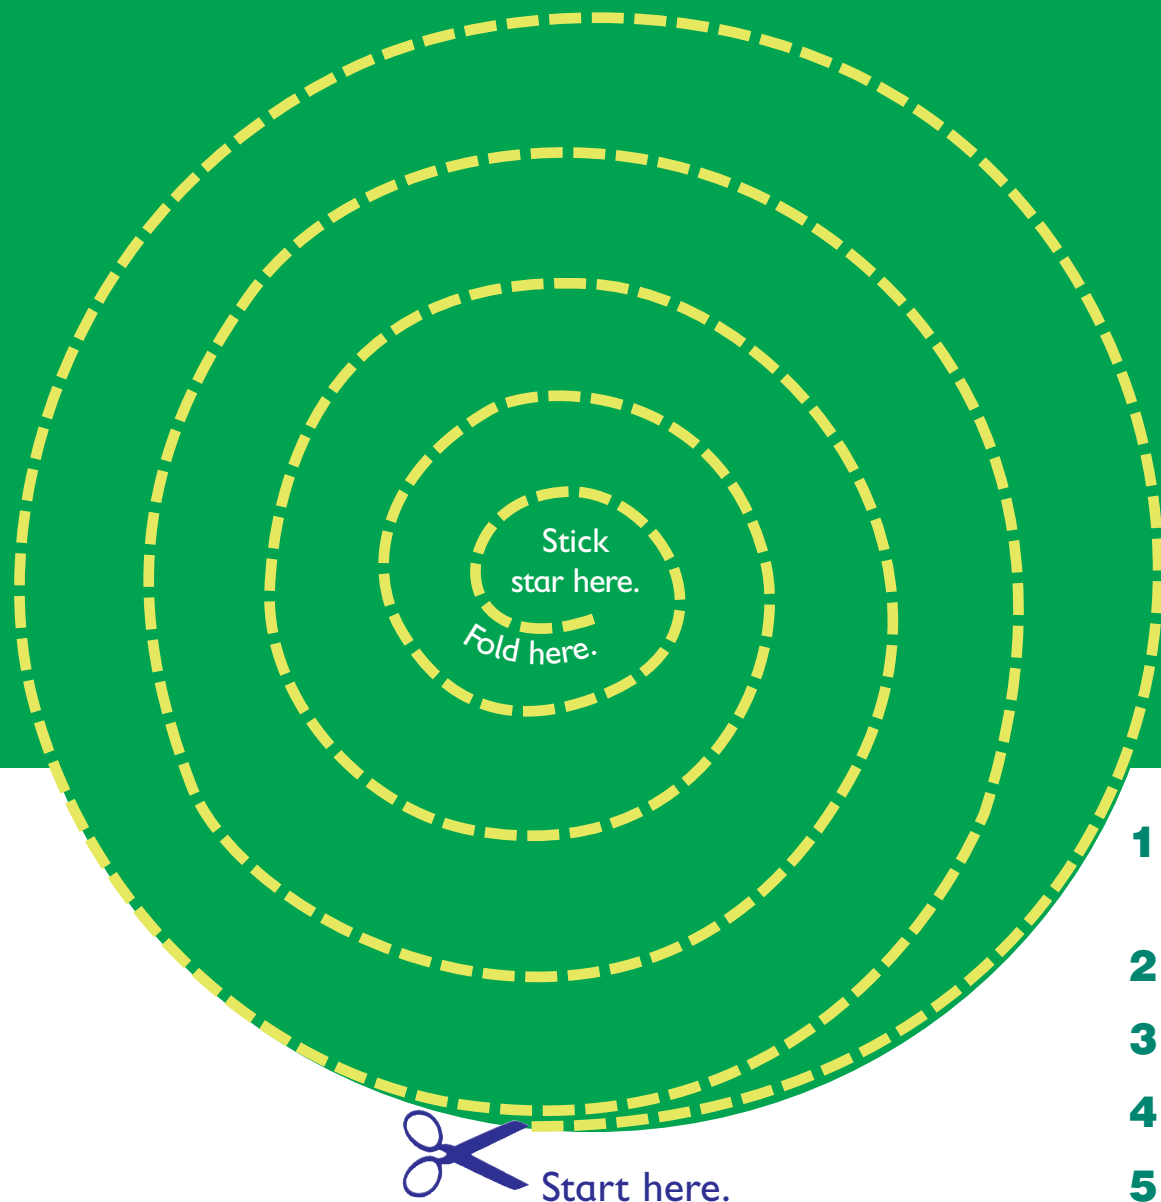

# Christmas tree classroom decoration cut-out.

## Instructions:

-  Cut along dotted lines for the circle and the star.
-  Fold top of circle.
-  Cut hole in star.
- Write your name on star.
- Stick star to top of tree decoration.